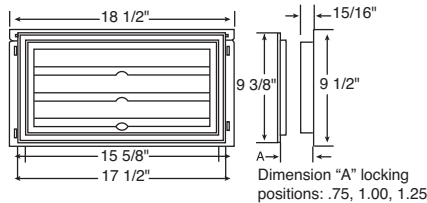

FOUNDATIONMASTER™ – REMODELING

Item # 00 03 6000 ***

Packaged 10 per box

- Lock-On Trim Ring for easy installation.
- Molded-in screen for insect protection.
- 50 sq. in. net free ventilation area