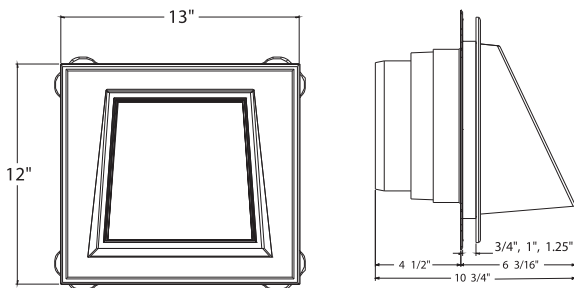

4" HOODED VENT

Item#	00 03 0804 001	White (001)
Item#	00 03 0804 030	Paintable (030)
Item#	00 03 0805 ***	Colors
Packaged	White (001) & paintable (030) 4 per box Colors 1 per box	

Locking positions .75", 1.00", 1.25"

- 12 sq. in. net free ventilation area.

Wire Screen sold separately. Item# 00 98 0886 000

SMALL ANIMAL GUARD FOR 4" HOODED VENT

Item#	00 98 0605 ***	Small Animal Guard
Colors	001, 002, 023, plus Paintable (030).	
Packaged	One per box	

- Fits inside the vent.
- Order in addition to the 4" Hooded Vent.

6" HOODED VENT

Item # 00 03 0806 ***

Packaged One per box

Locking positions .75", 1.00", 1.25"

- Concealed exhaust flap.
- Wire screen included.
- Includes 8" long aluminum tube.
- 25 sq. in. net free ventilation area.

8" HOODED VENT

Item # 00 03 0808 ***

Packaged One per box

- Meets the increased air flow requirements of newer high efficiency HVAC Systems.
- Can be installed with an 8" or 7" diameter tube (not included).
- Adapter for 7" diameter tube is included.
- Concealed exhaust flap.
- Wire screen included.
- 48 sq. in. net free ventilation area.

*** Indicates color numbers.