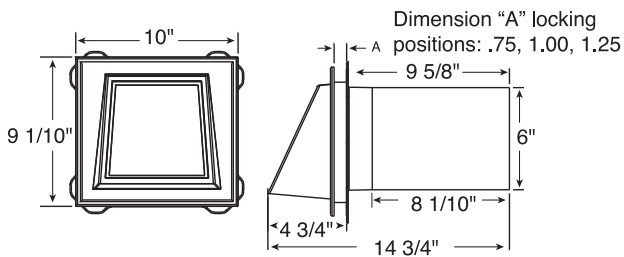

4" HOODED VENT

Item#	00 03 0804 001	White (001)
Item#	00 03 0804 030	Paintable (030)
Item#	00 03 0805 ***	Colors
Packaged	White (001) & paintable (030) 4 per box Colors 1 per box	

Locking positions .75", 1.00", 1.25"

- 12 sq. in. net free ventilation area.

Wire Screen sold separately. Item# 00 98 0886 000

SMALL ANIMAL GUARD FOR 4" HOODED VENT

Item#	00 98 0605 ***	Small Animal Guard
Colors	001, 002, 023, plus Paintable (030).	
Packaged	One per box	

- Fits inside the vent.
- Order in addition to the 4" Hooded Vent.

6" HOODED VENT

Item # 00 03 0806 ***

Packaged One per box

Locking positions .75", 1.00", 1.25"

- Concealed exhaust flap.
- Wire screen included.
- Includes 8" long aluminum tube.
- 25 sq. in. net free ventilation area.

8" HOODED VENT

Item # 00 03 0808 ***

Packaged One per box

- Meets the increased air flow requirements of newer high efficiency HVAC Systems.
- Can be installed with an 8" or 7" diameter tube (not included).
- Adapter for 7" diameter tube is included.
- Concealed exhaust flap.
- Wire screen included.
- 48 sq. in. net free ventilation area.

*** Indicates color numbers.