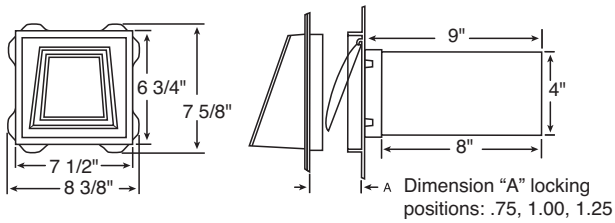

Utility Vents