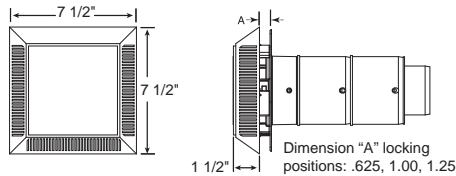

MASTER® INTAKE / EXHAUST VENT

Item# 00 03 0807 ***

Packaged One per box

Locking positions .625", 1.00", 1.25"

- Full fiberglass screening.
- (Not for use as a dryer or furnace vent.)
- Snap-In Modular Vent Tube adjusts from 1 1/2" to 8" and comes with 4"-3" reducer.
- 12 sq. in. net free ventilation area