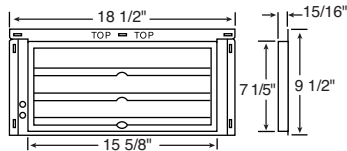

MASTER® INTAKE / EXHAUST VENT

Item# 00 03 0807 ***

Packaged One per box

Locking positions .625", 1.00", 1.25"

- Full fiberglass screening.
- (Not for use as a dryer or furnace vent.)
- Snap-In Modular Vent Tube adjusts from 1 1/2" to 8" and comes with 4"-3" reducer.
- 12 sq. in. net free ventilation area