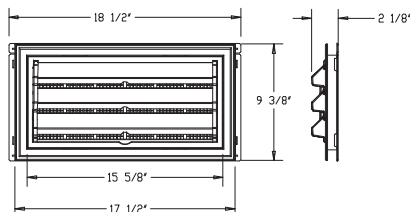

Item # 00 03 6000 ***

Packaged 10 per box

- Lock-On Trim Ring for easy installation.
- Molded-in screen for insect protection.
- 50 sq. in. net free ventilation area

FOUNDATIONMASTER™ – FIXED LOUVER

Packaged 10 per box