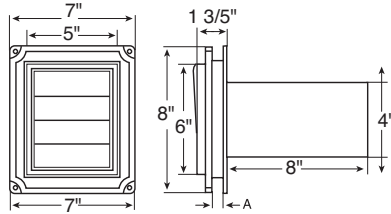

*** Indicates color numbers.

Utility Vents

MASTER® EXHAUST VENT

Item# 00 03 0801 *** Scalloped

Item# 00 03 0802 *** Square

Packaged 4 per box

Locking positions .75", 1.00", 1.25"

- 12 sq. in. net free ventilation area.