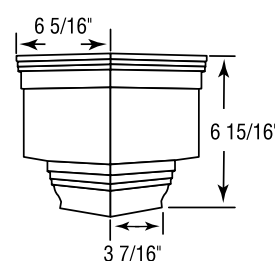

Outside Corner
Item # 00 09 0013 ***