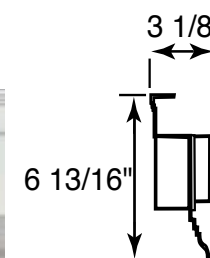

# Dentil Trim

9 Colors	001, 002, 008, 023, 028, 034, 078, 117, 123 and paintable (030). Ask about other colors that are available with a 25 unit minimum.
Packaged	(8) 4' pieces per box.
Features	Installs easily and ensures a perfect custom fit.

Square Tooth Dentil Trim  
Item # 00 09 0010 \*\*\*

Scalloped Tooth Dentil Trim  
Item # 00 09 0011 \*\*\*