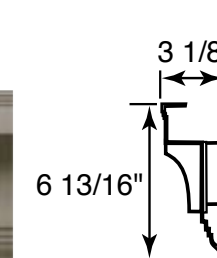

# Dentil Trim

9 Colors	001, 002, 008, 023, 028, 034, 078, 117, 123 and paintable (030). Ask about other colors that are available with a 25 unit minimum.
Packaged	(8) 4' pieces per box.
Features	Installs easily and ensures a perfect custom fit.

Square Tooth Dentil Trim  
Item # 00 09 0010 \*\*\*

Scalloped Tooth Dentil Trim  
Item # 00 09 0011 \*\*\*